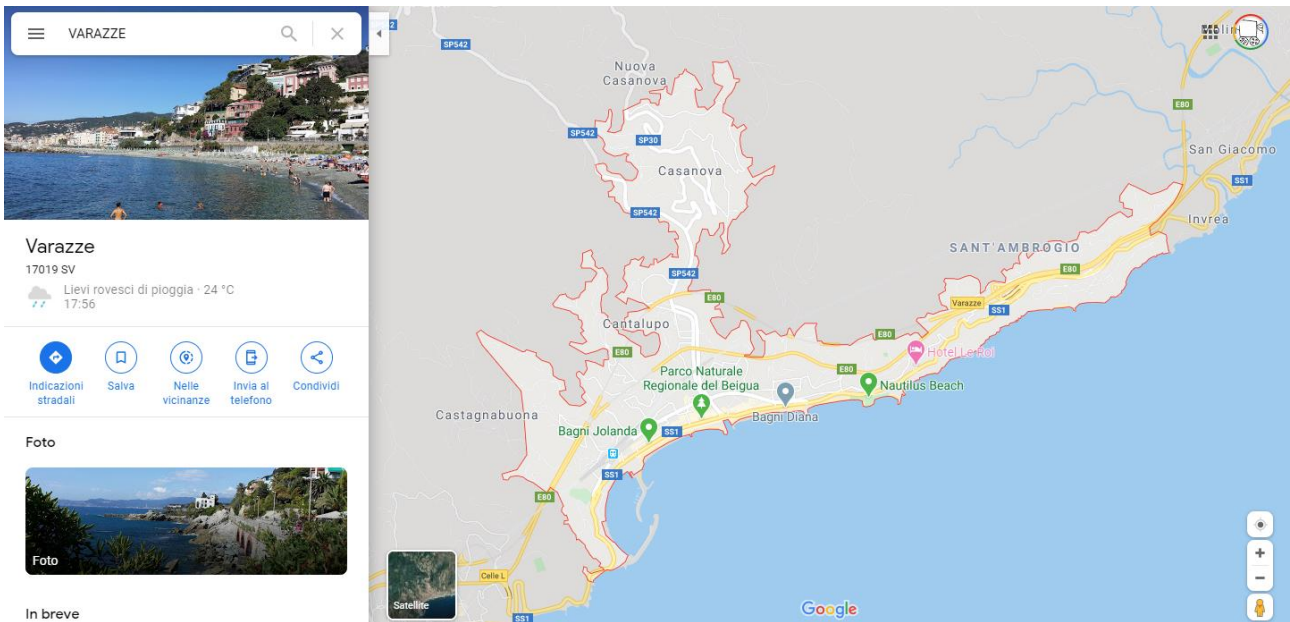

VARAZZE

How to arrive and join CINEMADAMARE:

1. Starting from Fiumicino airport you can take a train to **ROMA TERMINI** (Leonardo Express);
2. You can arrive to **VARAZZE** by train taking a train from **ROMA TERMINI** to GENOVA Piazza Principe
3. Then take a TRAIN from **GENOVA Piazza Principe** to **VARAZZE**

You can find here more info

<https://www.trenitalia.com/en.html>

Roma Termini 11:57	→	Varazze 18:04	⌚ 6h 07' Changes: 1 ▲	Frecciabianca 8616 ⓘ
Roma Termini 11:57		Genova Piazza Principe 16:58	⌚ 5h 01'	Frecciabianca 8616
Genova Piazza Principe 17:16		Varazze 18:04	⌚ 0h 48'	Regionale 11264 ⓘ

4. Then walk to Oratorio Don Bosco via capitano G.B Gazzolo 6, VARAZZE.

AND JOIN CINEMADAMARE!!!

If you would like to have more information about this city click below

<https://turismo.savona.it/varazze/>