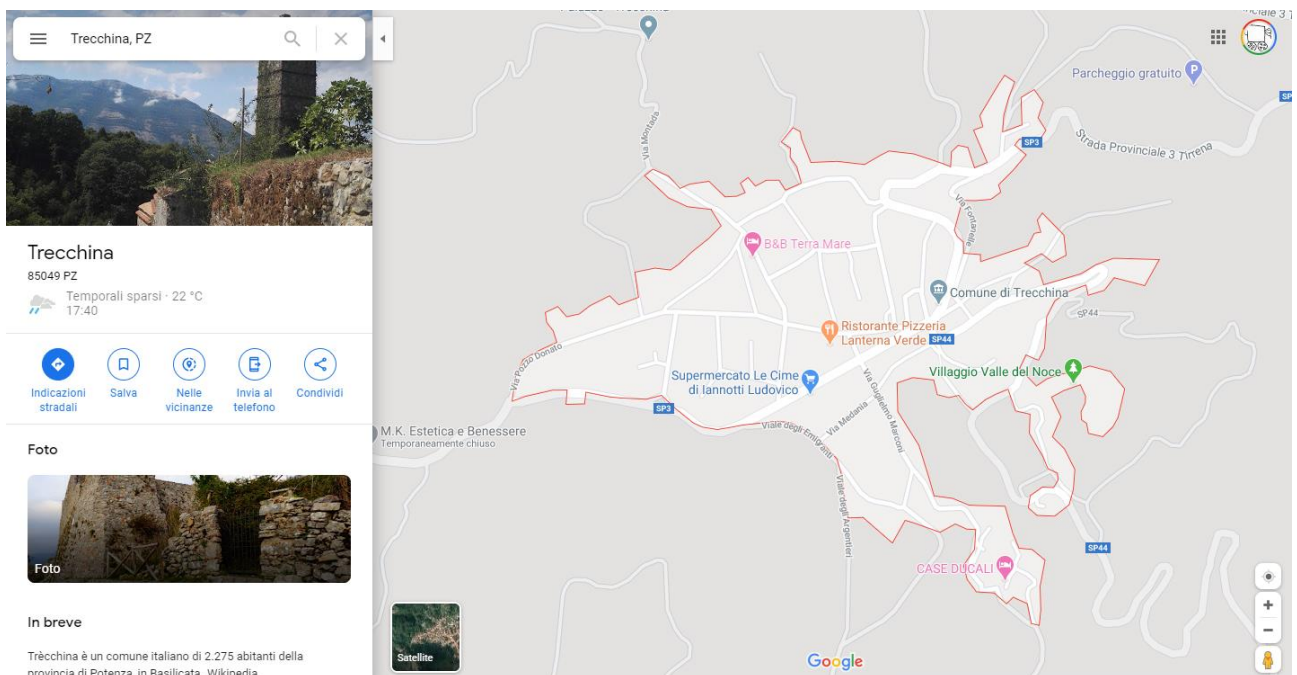

## How to arrive and join CINEMADAMARE:

1. Starting from Fiumicino airport you can take a train to **ROMA TERMINI** Leonardo Express;
2. You can arrive to **TRECCHINA** taking a train from **ROMA TERMINI** to **MARATEA**

<https://www.trenitalia.com/en.html>

3. Then taking a **BUS** from **MARATEA** to **TRECCHINA**

You can find here more info

<https://www.sitasudtrasporti.it/orari>

**SITA SUD S:r.l.**

Sede Regionale della Basilicata

Stazionamenti					
Maratea - piazza Europa	05:15	08:15		13:20	12:45
Passo Colla	05:25	08:25		13:30	12:55
Trecchina	05:35	08:35		13:40	13:05
Trecchina Bivio	05:45	08:45		13:50	13:15
Rivello Bivio R	05:48	-		-	-
Rivello	05:50	-		-	-
Rivello Bivio	05:52	-		-	-
Lagonegro - Terminal bus	06:05	09:00	09:20	14:05	13:30
Lagonegro Sud Bivio			09:30		

4. Than walk to Centro arcobaleno Via Pozzo Donato, TRECCHINA.

**AND JOIN CINEMADAMARE!!!**

**If you would like to have more information about the city click below:**

<https://www.basilicataturistica.it/territori/trecchina/>