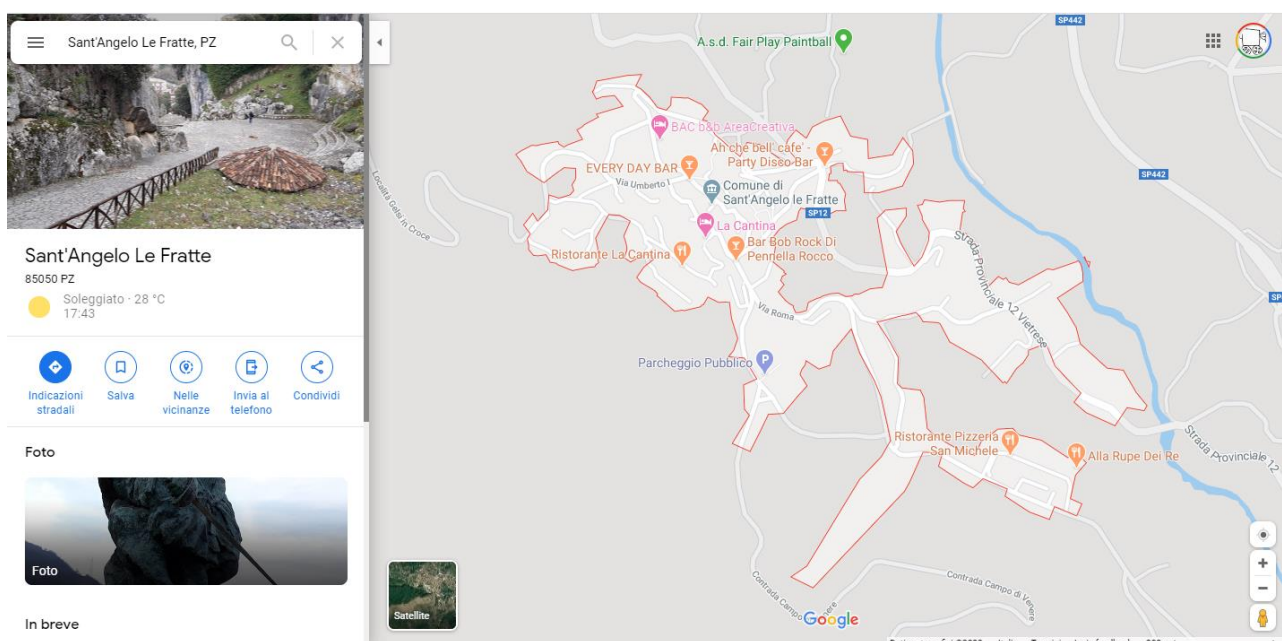

# SANT'ANGELO LE FRATTE

## How to arrive to SANT'ANGELO LE FRATTE and join CINEMADAMARE in 4 steps:

1. Starting from Fiumicino airport you can take a train to Orte-Monterotondo-Fara Sabina-Roma Tiburtina and get off in **ROMA TIBURTINA**;  
<https://www.trenitalia.com/en.html>
2. **You can arrive to SANT'ANGELO LE FRATTE by Bus** taking a bus from **ROMA TIBURTINA BUS STATION** (Largo Guido Mazzoni, 00162 Roma RM) to **POTENZA**. You can choose one of this companies **LISCIO**, **FLIXBUS**, or **MARINOBUS COMPANY**

Here you can find the websites:

<https://www.autolineeliscio.it/home>

<https://www.flixbus.it/autobus/potenza>

<https://www.marinobus.it/destinazioni-fermate/potenza/>

3. Then take a BUS from **POTENZA** to **SANT'ANGELO LE FRATTE**

note : 1 = Il tratto C.da Serra - Sv. S. Angelo le Fratte via Variante SS. 95;

This is the site of the bus company called SITA:

<https://www.sitasudtrasporti.it/orari>

4. Than walk to Palestra comunale Via Guglielmo Marconi