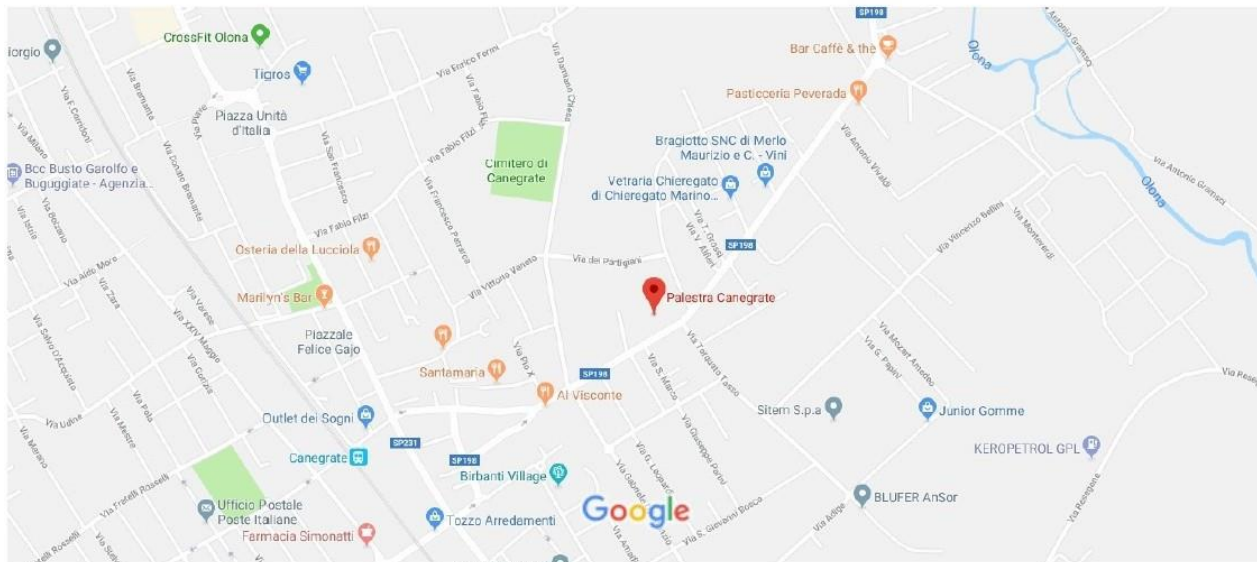

# CANEGRATE

Accommodation: Palestra,  
Via Enrico Toti 19

## Palestra Canegrate

Dati cartografici ©2019 Google 100 m

**1)** Closest international airport: Milano Linate (LIN) or Milano Malpensa (MXP) you have to arrive in MILANO CENTRALE

- If you arrive at LIN the easiest way to arrive in MILANO CENTRALE is "Linate Shuttle express"
- If you arrive at MXP, the easiest way to arrive in MILANO CENTRALE is "Malpensa Shuttle Express"

**2)** From MILANO CENTRALE, take a train to: CANEGRATE.

**3)** Walk to Palestra via Enrico Toti 19.