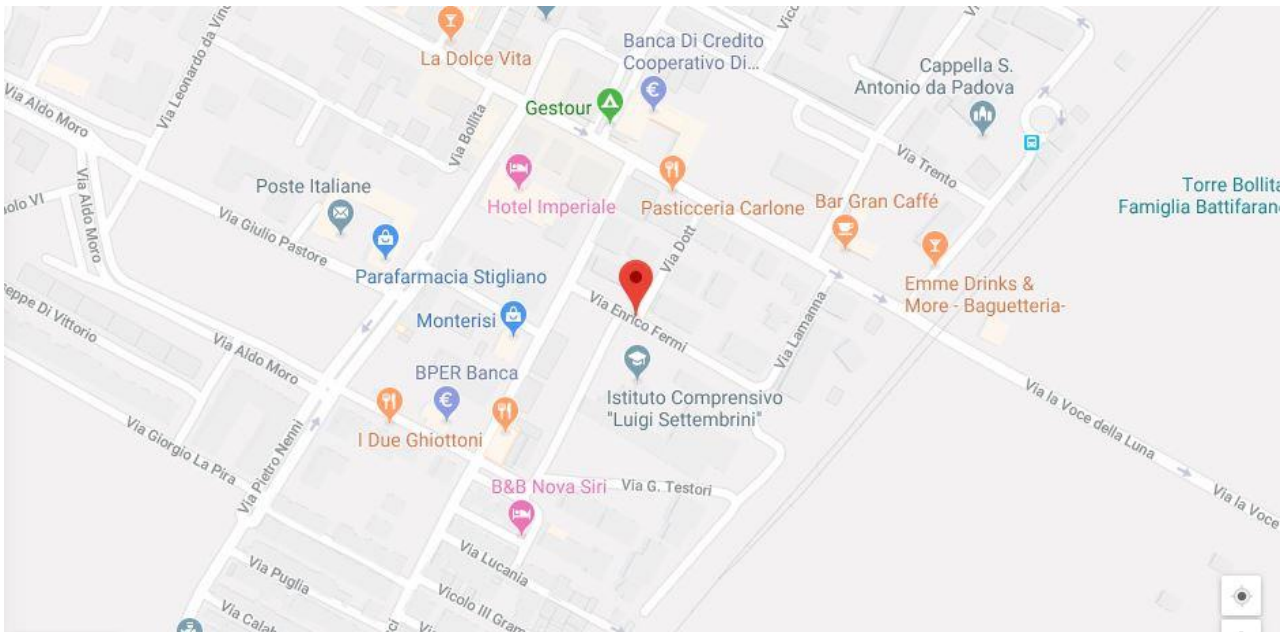

## 9°STOP: NOVA SIRI (MT)

4 - 10 August 2019

Accommodation: Istituto Luigi Settembrini, Via Enrico Fermi 4

CLOSEST INTERNATIONAL AIRPORTS: **ROME** (473 Km)

**BARI** (145 Km)

### HOW TO ARRIVE:

#### 1) FROM BARI:

Take the Bus from “BARI POLICLINICO” to NOVA SIRI SCALO at 11.15 A.m.  
And then, 5 minutes walking to the school

#### 2) FROM ROME:

Take the Bus From Roma *Tiburtina* to Nova Siri.  
(Bus every 3 hours from 7.30 to 18.00)  
And then, 5 minutes walking to the school