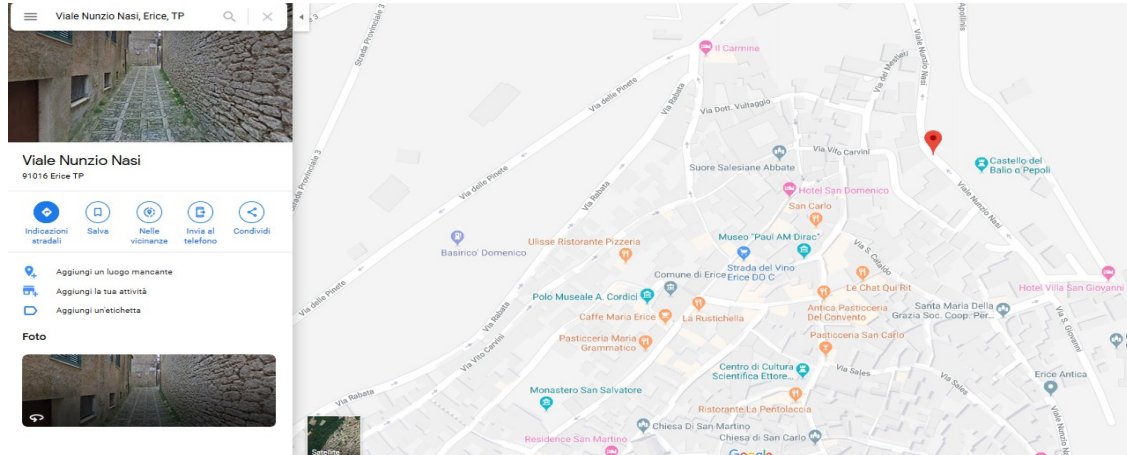

8th STOP: ERICE

27 JULY - 03 AUGUST ACCOMODATION: SCUOLA PRIMARIA Via Nunzio Nasi - ERICE

HOW TO ARRIVE?

1. Arrive to the international airport of **FIUMICINO (FCO)** and take a **flight** to **TRAPANI**
2. Then take a **bus (AST AUTOLINEE)** from **TRAPANI to ERICE**, that departs at following schedule: 06:45/ 08:35/ 11:35/ 13:35/ 17:35/ 19:50

I SUGGEST YOU TO USE GOOGLE MAPS